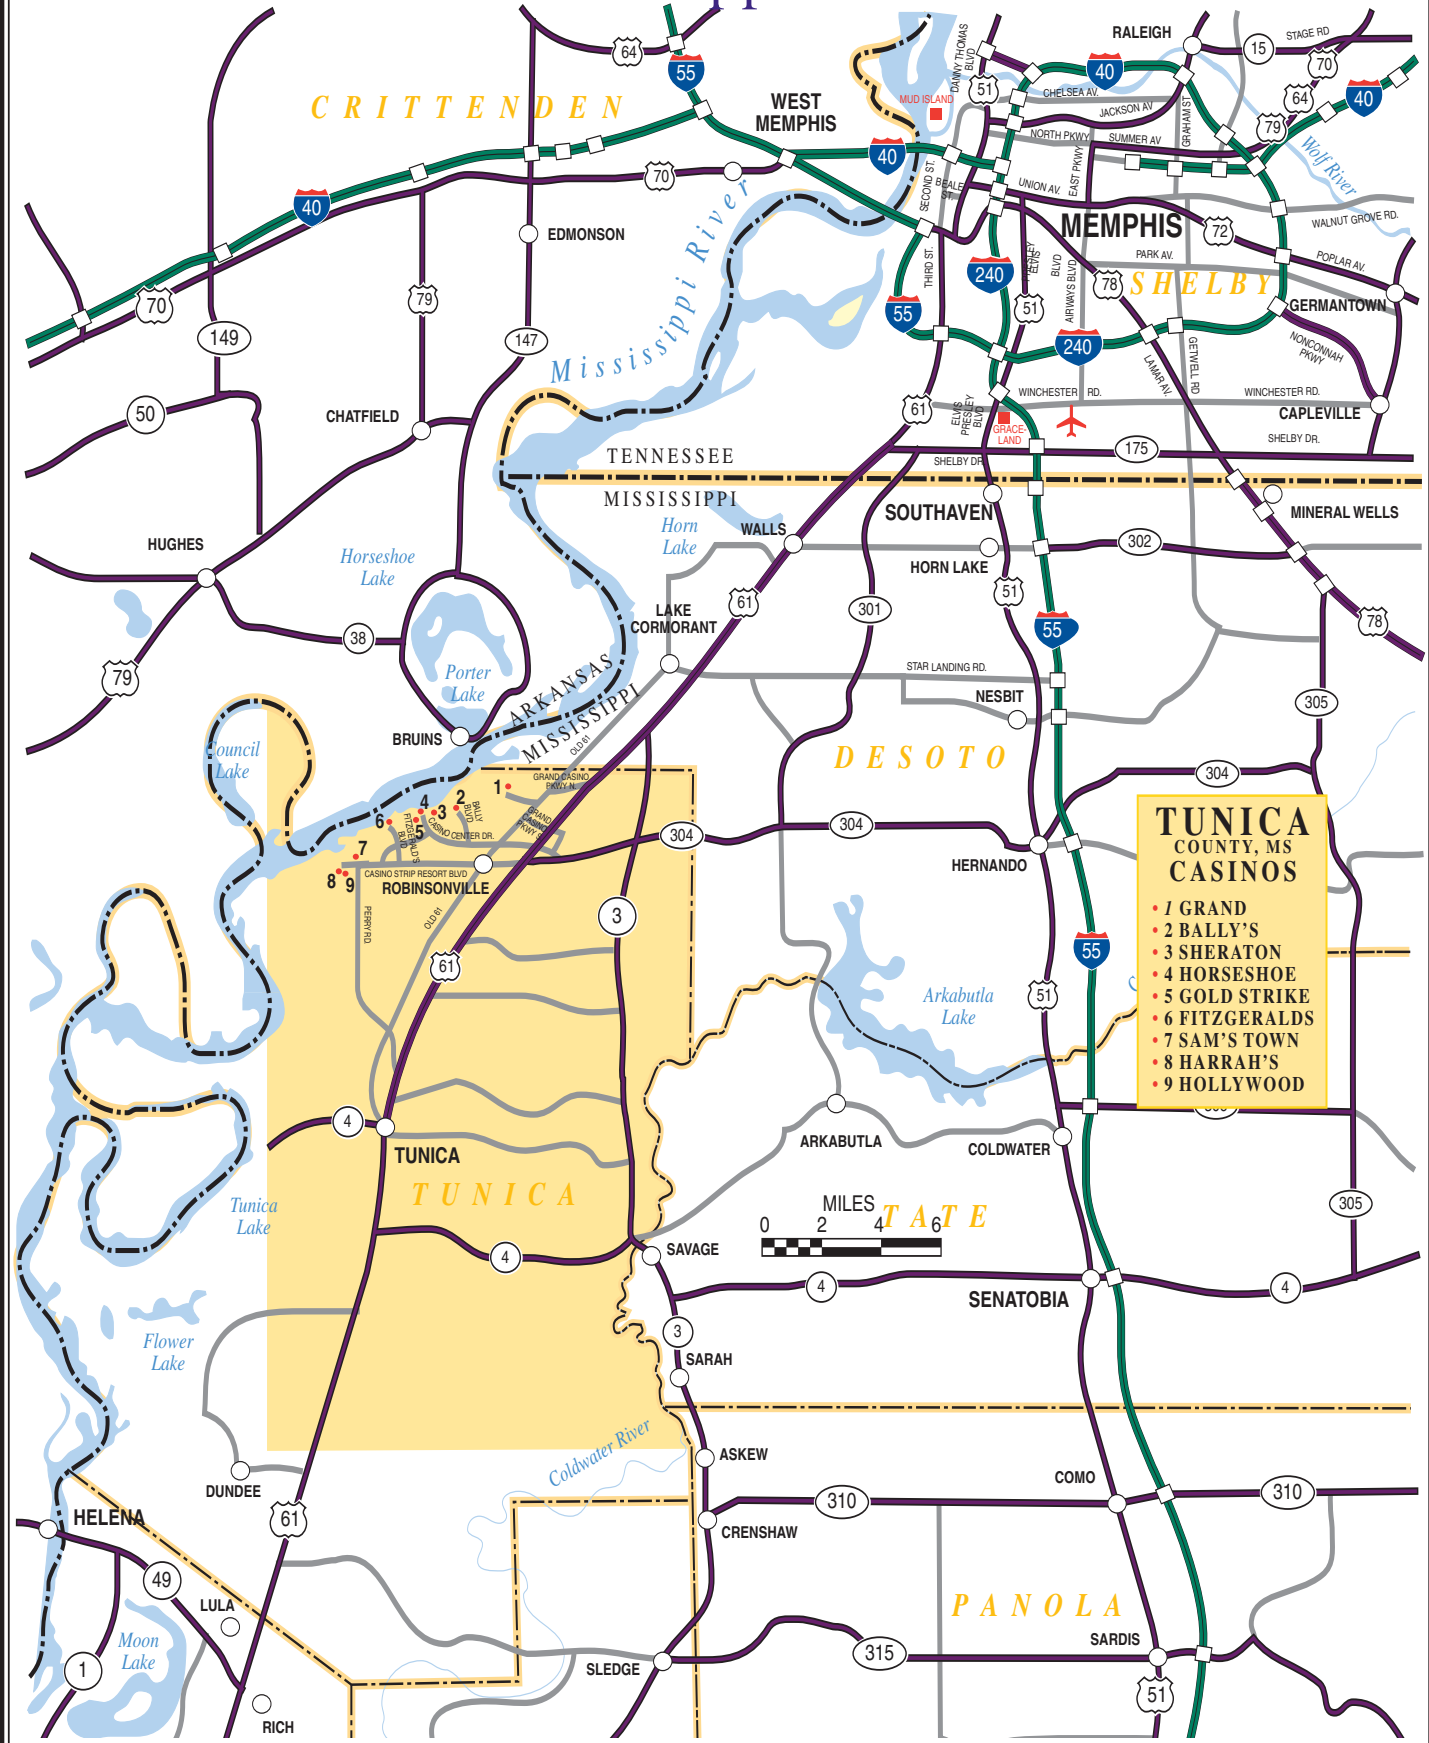

# Mississippi Delta

- TUNICA COUNTY, MS CASINOS**
- 1 GRAND
  - 2 BALLY'S
  - 3 SHERATON
  - 4 HORSESHOE
  - 5 GOLD STRIKE
  - 6 FITZGERALDS
  - 7 SAM'S TOWN
  - 8 HARRAH'S
  - 9 HOLLYWOOD

MILES 0 2 4 6  
TATE

For more maps, please visit [www.TRIPinfo.com](http://www.TRIPinfo.com)

© TRIPmedia Group, Inc.