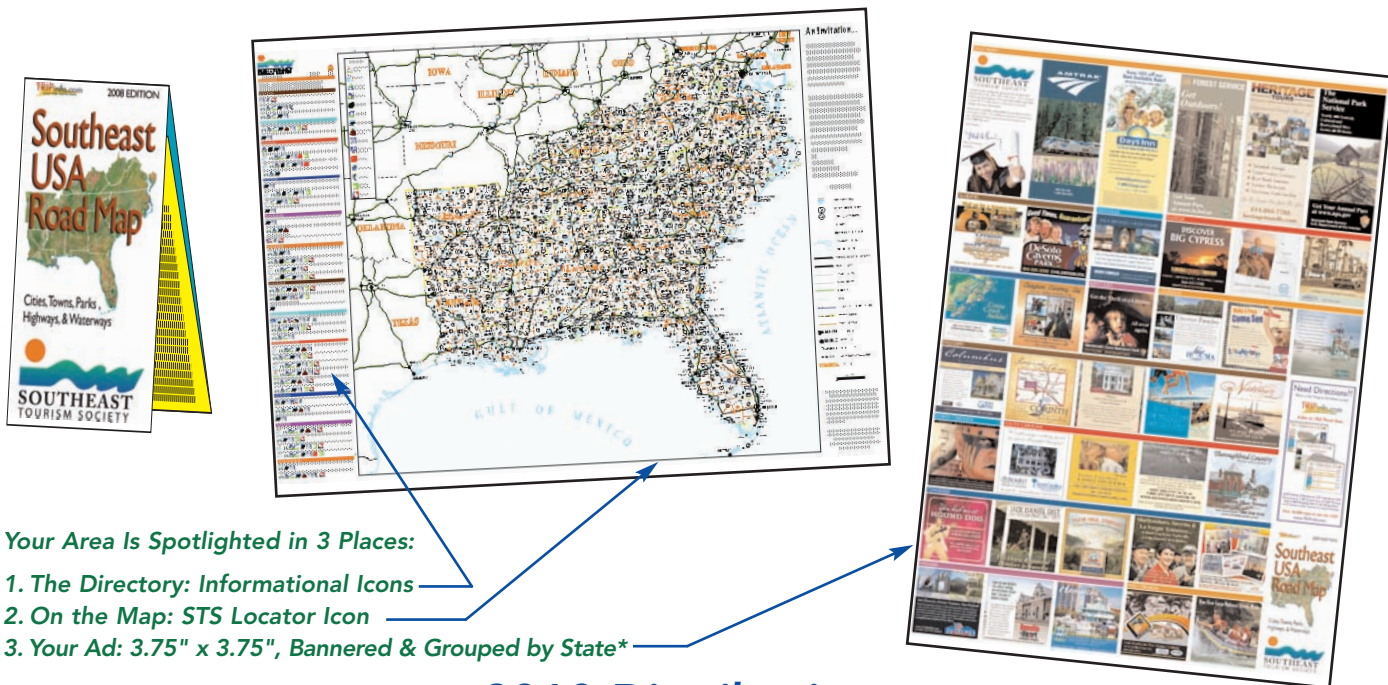

3-Way Spotlight Your Area

Join the STS Road Map to More Visitors

Maps are a Top Request at Visitor Bureaus and Hotel Front Desks! TRIPinfo.com's popular STS map gives travelers the quality road map they want, without paying $6.95+. Larger with more detail for 2009, this 34" x 24" scale map folds to 4" x 8.5".

Proceeds fund the STS Education Foundation for annual college tourism scholarships!

Your Area Is Spotlit in 3 Places:

1. The Directory: Informational Icons
2. On the Map: STS Locator Icon
3. Your Ad: 3.75" x 3.75", Bannered & Grouped by State*

2010 Distribution

- 400,000 – Hotel Front Desks, 520 Hotels within 12 STS states
- 50,000 – Visitor Centers at 40 STS member destinations
- 30,000 – Polybagged with annual print guide to travel pros
- 20,000 – On motor coaches & trains; at airports & trade shows

500,000 Total 2010 Map Distribution

Secure Your Spot on the STS Map Now

Limited Availability. First Right to Renew. Locked in Rate!

Year	Distribution	Net Cost	Cost per Thousand
2007	140,000	$2,500	< $18 per thousand
2008	250,000	$2,975	< $12 per thousand
2009	500,000	$3,995	< $ 8 per thousand
2010	500,000	$3,995*	< $ 8 per thousand

*3.75" x 7.75" Full Panel Ad Also Available For $7,280 Net

SPECIAL BONUS – SAVE $1,658: Many STS Members are TRIPinfo.com advertisers, and we appreciate that! So we have created a special, multi-media package for our online advertisers also on the STS Map. (500,000 consumers planning with maps + 700,000 planning online + 30,000 travel professionals). Ask your representative for details on saving $1,658 or more!!

Contact Mark Browning at 770-825-0220 x221, mark@TRIPinfo.com, today, while space is available!