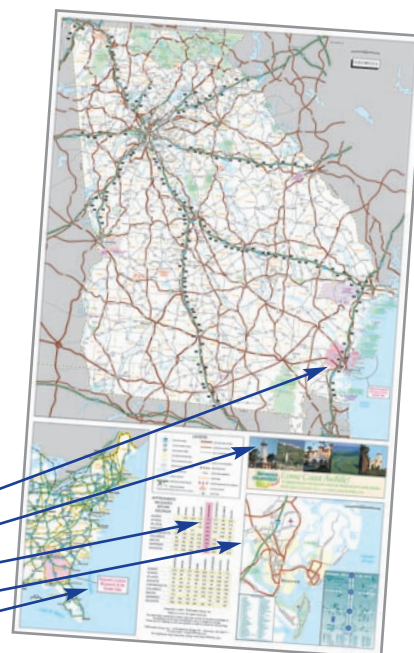

Get Featured on Your State Map

Keep Your Area on the Minds of Folks Who Use Your State Map—Again & Again

With 3,000,000+ distributed, TRIPinfo.com Maps are very popular items at Welcome Centers in 12 states. Hotel brands, petroleum companies, and destinations benefit from a scale cartography library and bundled map production. You can too, thanks to a great idea from Brunswick & The Golden Isles of GA CVB Executive Director Bill Tipton:

Bill Tipton

Your State Map Features Your Area in 6 Places:

1. Front Cover
2. Your Location
3. Your Ad
4. On the Mileage Chart
5. Your Area's Inset Map
6. On the Overview Map

2010 Pricing

Plus Shipping. Package includes Press-Stop, Set-Up, Cartography for YOUR 8"x8.5" Custom Area Map*, Front Cover Feature & State Map Area Highlight. Map includes reverse side co-sponsorships and is subject to availability.