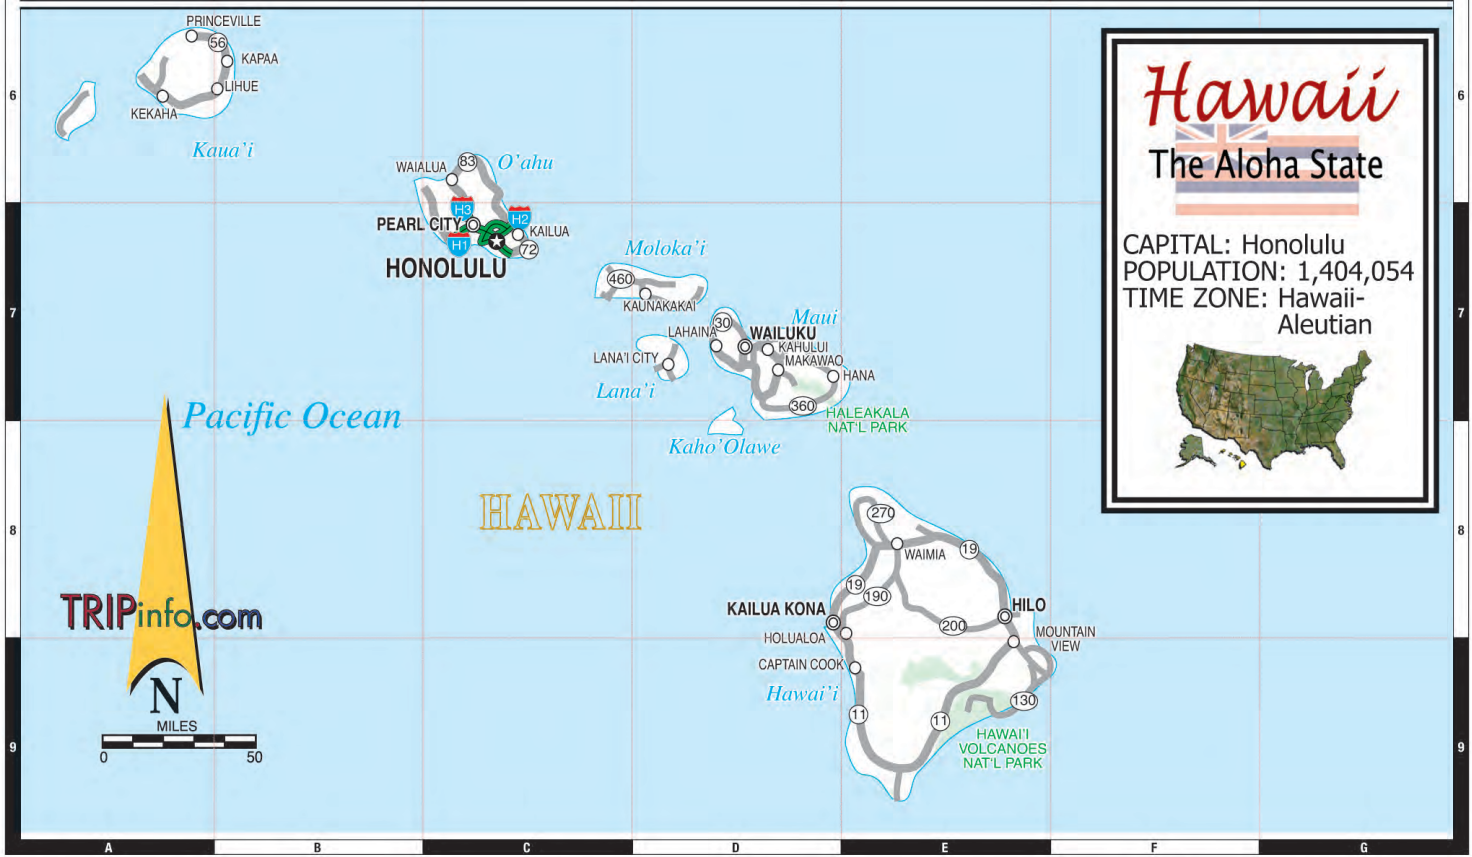

Alaska

The Last Frontier

CAPITAL: Juneau
 POPULATION: 735,132
 TIME ZONE: Alaska & Pacific

Hawaii

The Aloha State

CAPITAL: Honolulu
 POPULATION: 1,404,054
 TIME ZONE: Hawaii-Aleutian