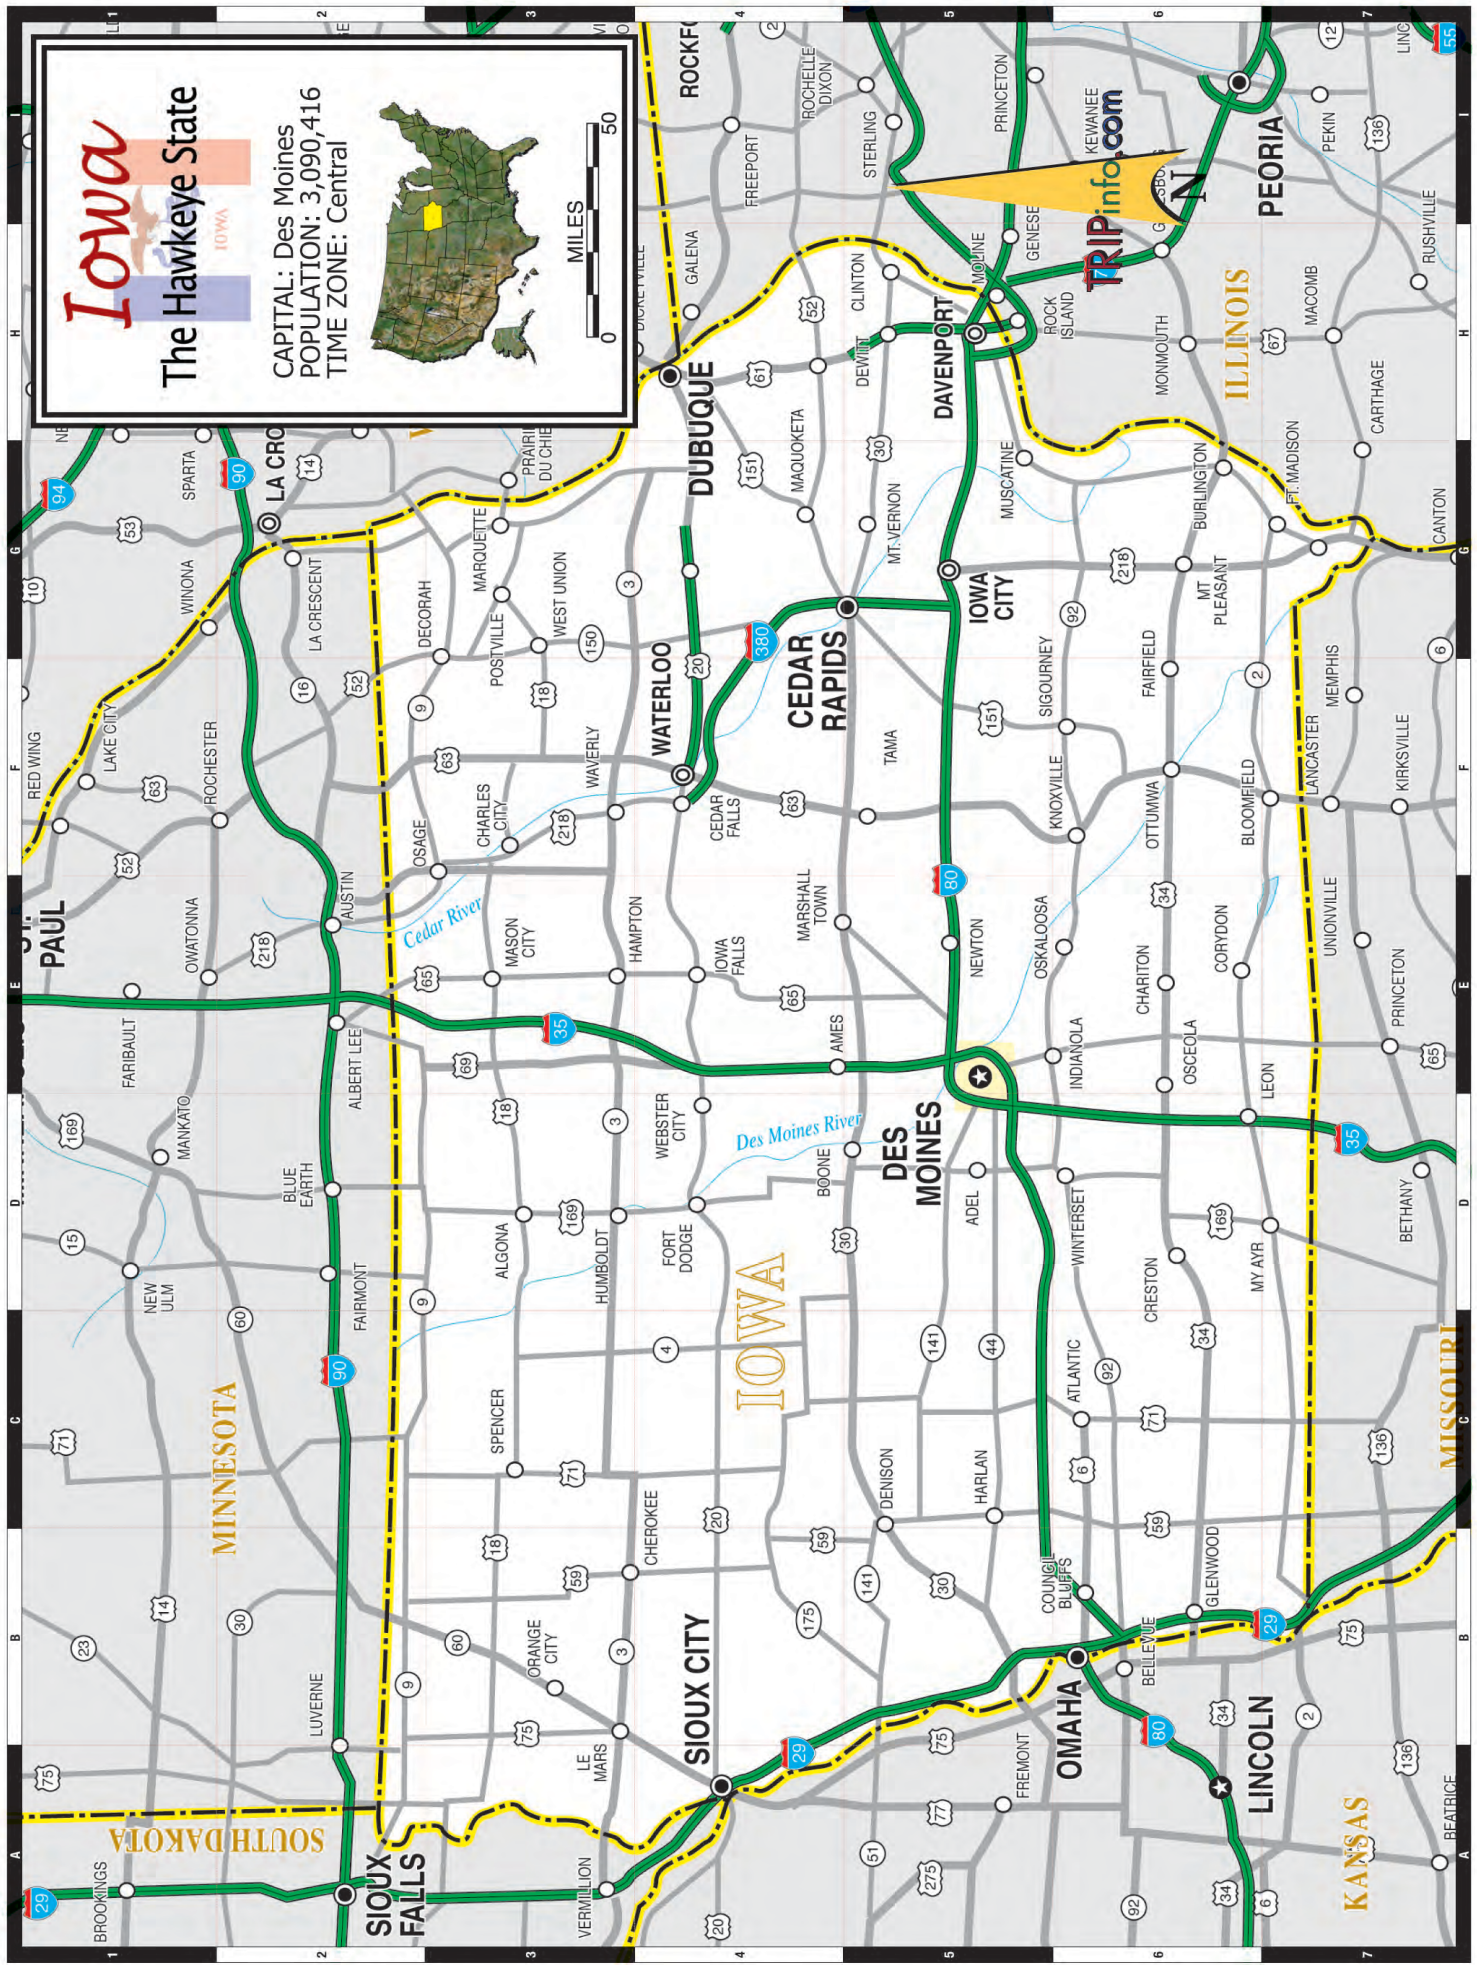

IOWA

The Hawkeye State

CAPITAL: Des Moines
POPULATION: 3,090,416
TIME ZONE: Central

TRIPinfo.com