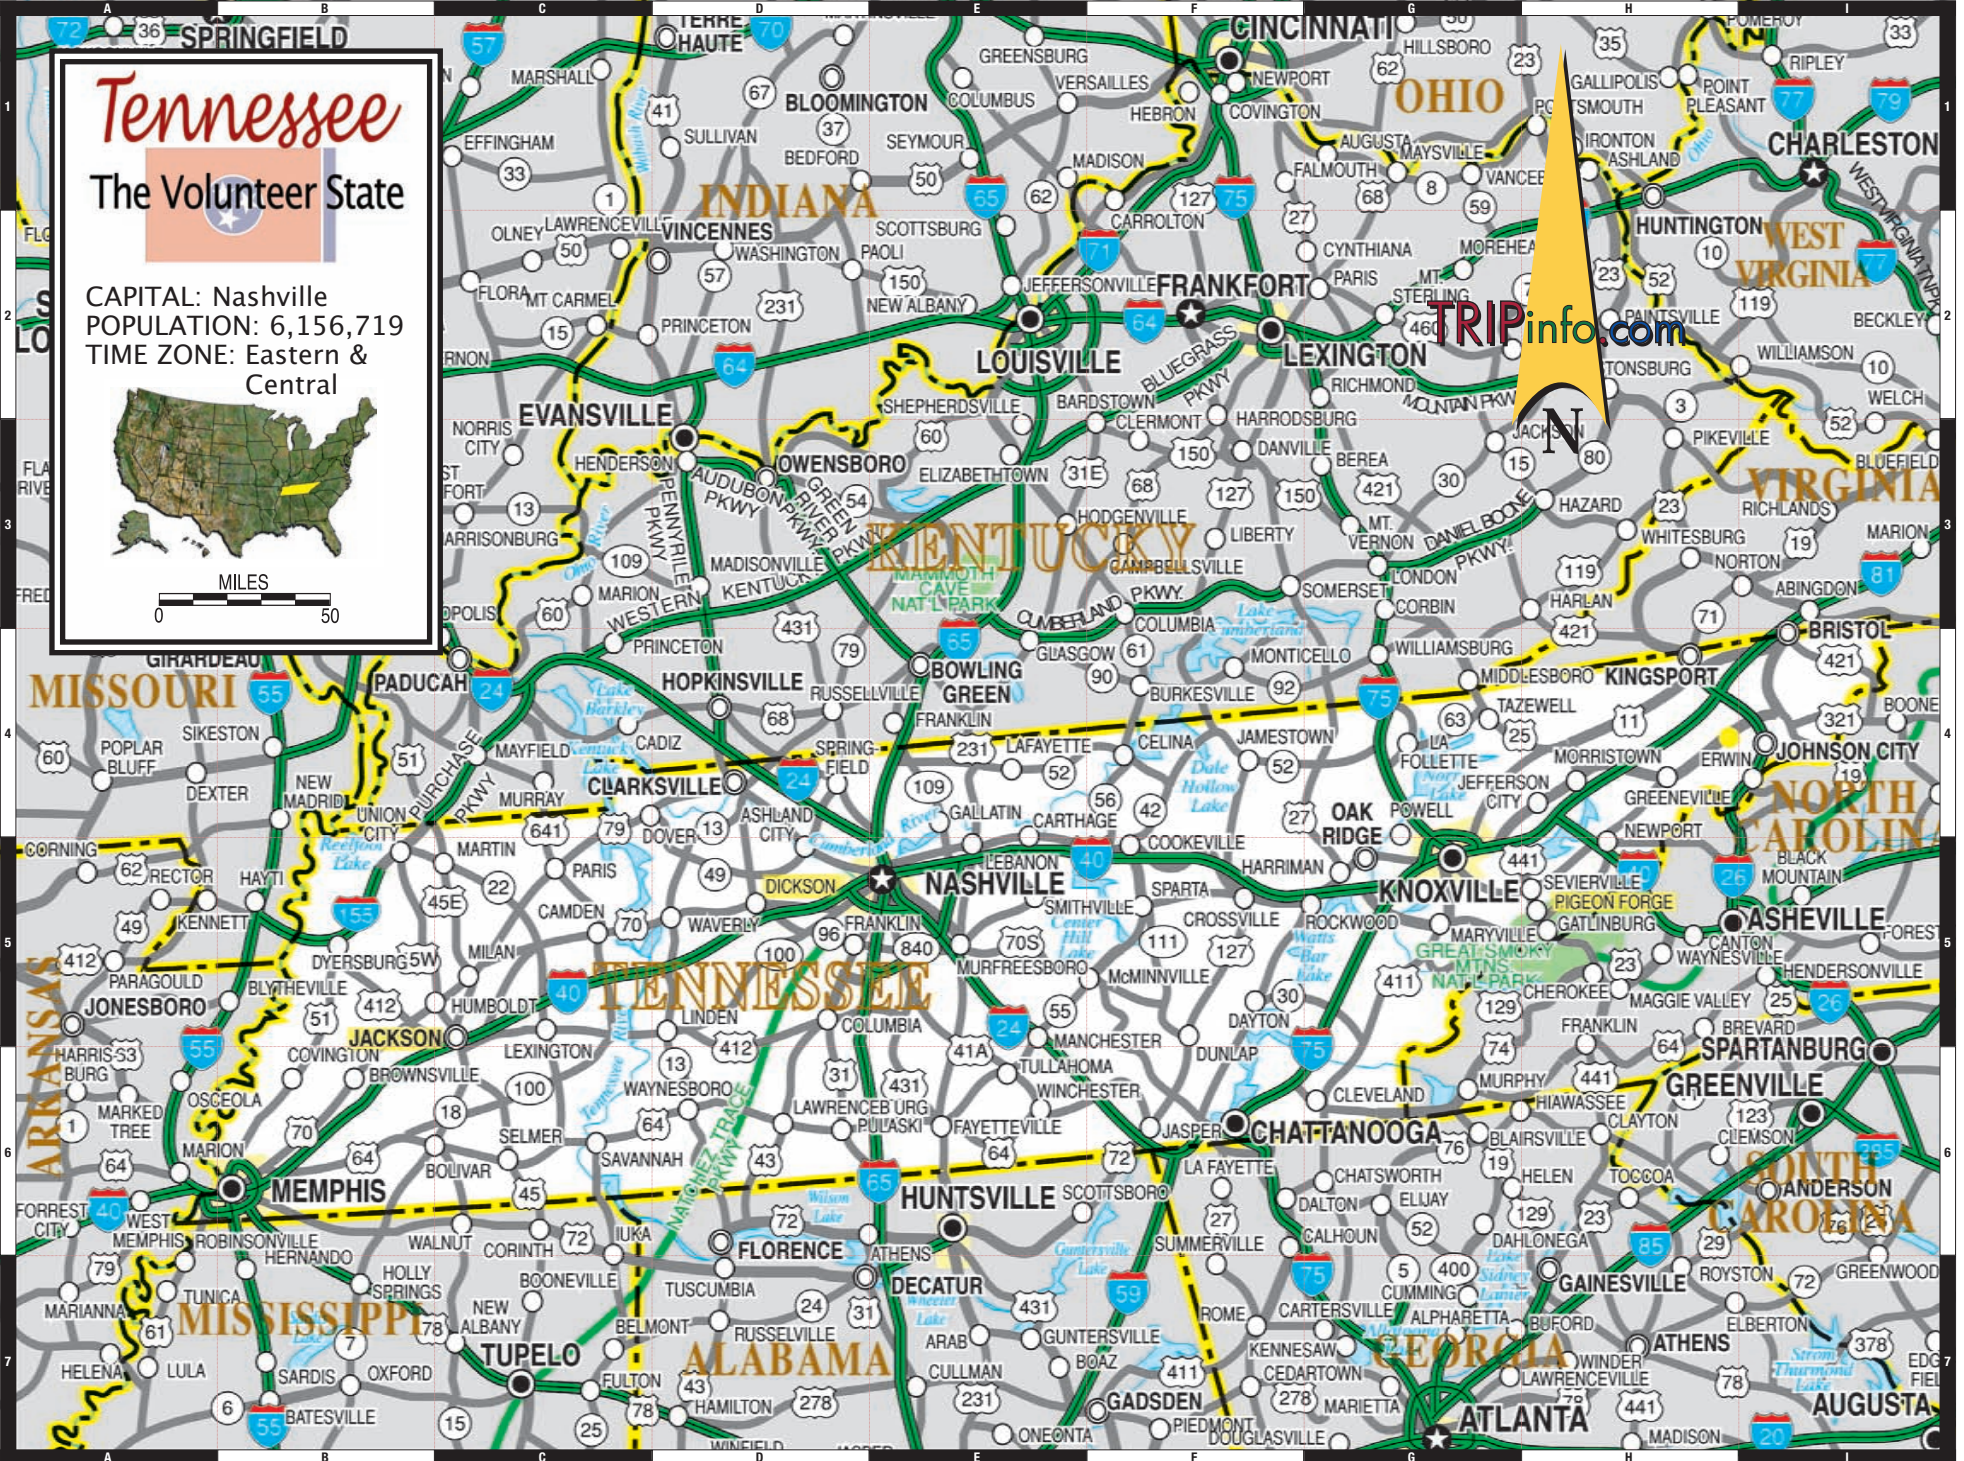

# Tennessee

The Volunteer State

CAPITAL: Nashville  
POPULATION: 6,156,719  
TIME ZONE: Eastern & Central

0 50  
MILES

TRIPinfo.com